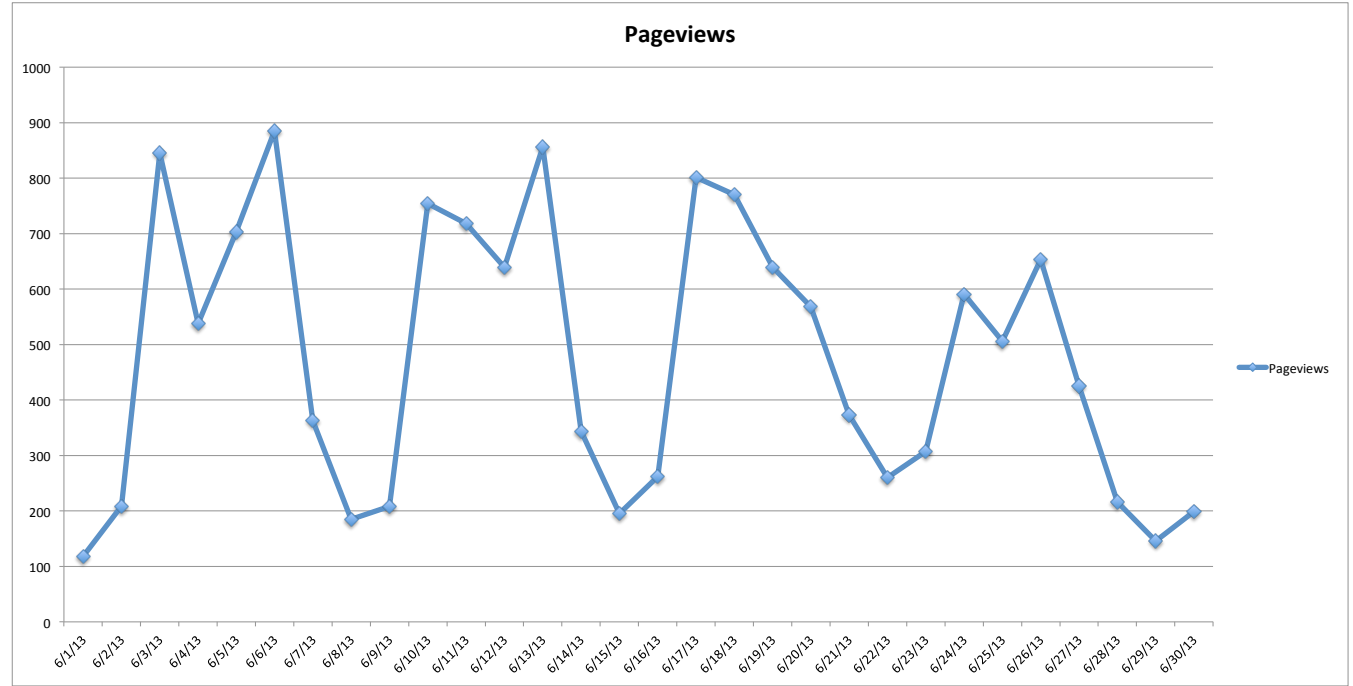

Library Monthly Statistics

June 2013

| Day | Pageviews |
|--------------|---------------|
| 6/1/13 | 118 |
| 6/2/13 | 209 |
| 6/3/13 | 845 |
| 6/4/13 | 538 |
| 6/5/13 | 703 |
| 6/6/13 | 885 |
| 6/7/13 | 363 |
| 6/8/13 | 185 |
| 6/9/13 | 208 |
| 6/10/13 | 754 |
| 6/11/13 | 718 |
| 6/12/13 | 639 |
| 6/13/13 | 856 |
| 6/14/13 | 344 |
| 6/15/13 | 195 |
| 6/16/13 | 262 |
| 6/17/13 | 801 |
| 6/18/13 | 770 |
| 6/19/13 | 639 |
| 6/20/13 | 568 |
| 6/21/13 | 373 |
| 6/22/13 | 260 |
| 6/23/13 | 307 |
| 6/24/13 | 591 |
| 6/25/13 | 506 |
| 6/26/13 | 653 |
| 6/27/13 | 425 |
| 6/28/13 | 216 |
| 6/29/13 | 146 |
| 6/30/13 | 199 |
| Total | 14,276 |